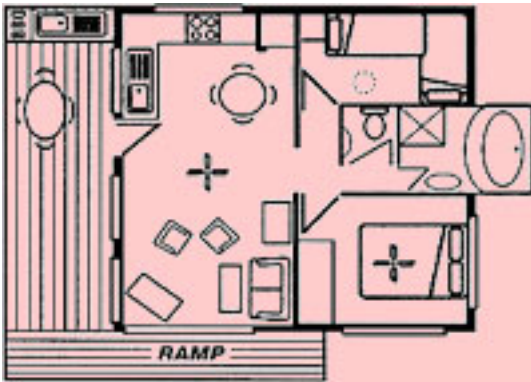

Cabin 22

2 bedroom spa cabin that sleeps up to 7 people.

Main Bedroom – queen size bed, mirrored wardrobe, bedside tables, TV.

Second Bedroom – single bunk over double bed.

Bathroom – spa, shower and vanity, separate toilet.

Lounge/Dining – double lounge (converts to sofa bed), two single lounge chairs, gas fire, TV, video, round dining table & chair, ceiling fan & air conditioner.

Kitchen/Laundry – microwave, full size refrigerator, gas stove, oven, dishwasher concealed washing machine & dryer.

Balcony – ramp & deck with outdoor setting, sink, BBQ.