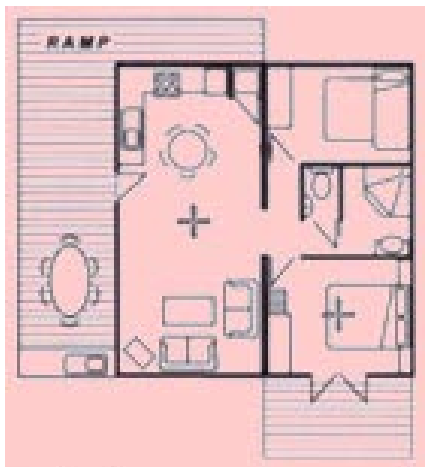

Main Bedroom – queen bed, mirrored wardrobe, bedside tables, TV.

Second Bedroom – 3 single beds (2 bunk style) and wardrobe.

Bathroom – large shower, vanity, toilet

Lounge/Dining – double lounge (converts to sofa bed), single lounge chair, coffee table, round dining table (seats 5), air conditioning, TV, video.

Bathroom – large corner spa, shower, vanity and separate WC.

Laundry – washing machine and dryer.

Lounge/Dining – double lounge (converts to sofa bed), single lounge chair, coffee table, gas fire, TV, video, round dining table (seats 4), ceiling fan, air conditioning.

Second bedroom – single bed over double (bunk style), wardrobe.

Bathroom – large spa, shower, vanity, separate WC.

Laundry – washing machine and dryer.

Lounge/Dining – double lounge (converts to bed), 2 single chairs, coffee table, round dining table (seats 5), ceiling fan, air conditioning, TV, video.

Kitchen – microwave, full size refrigerator, gas stove, oven.

Balcony – ramp access, table & 5 chairs, sink, BBQ.

Cabin 19

A delightful two bedroom cabin that sleeps up to 7.

Main Bedroom – queen bed, mirrored wardrobe, bedside tables, colour TV.