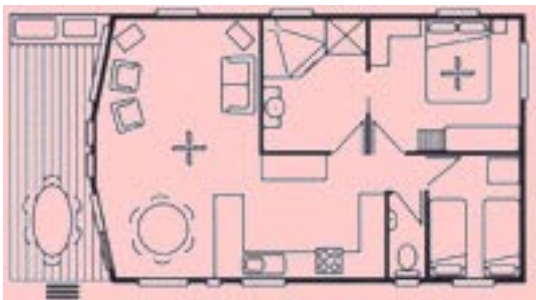

Surf Beach Cabin Plans

Surf Beach Holiday Park,
Bourroul Street, Kiama 2533

Phone (02) 4232 1791

Fax 4232 429

Freecall: 1800 222 334

Seventh Heaven

2 bedroom spa cabin sleeps 6.

Main Bedroom – queen size bed, mirrored wardrobe, luggage rack, bedside tables, TV.

Second Bedroom – twin beds, wardrobe.

Bathroom – spa, shower and vanity, separate toilet.

Lounge/Dining – two double lounges (one converts to sofa bed), gas fire, TV, video, round dining table (seats 5), ceiling fan, air conditioning.

Main Bedroom – queen bed, mirrored wardrobe, bedside tables, TV.

Second Bedroom – 3 single beds (2 bunk style) and wardrobe.

Bathroom – large shower, vanity, toilet

Lounge/Dining – double lounge (converts to sofa bed), single lounge chair, coffee table, round dining table (seats 5), air conditioning, TV, video.

Second Bedroom – 3 single beds (2 bunk style), and wardrobe.

Bathroom – double shower, vanity, separate toilet.

Lounge/Dining – two double lounges (one converts to sofa bed), TV, video, round dining table (seats 5), ceiling fan, air conditioner.