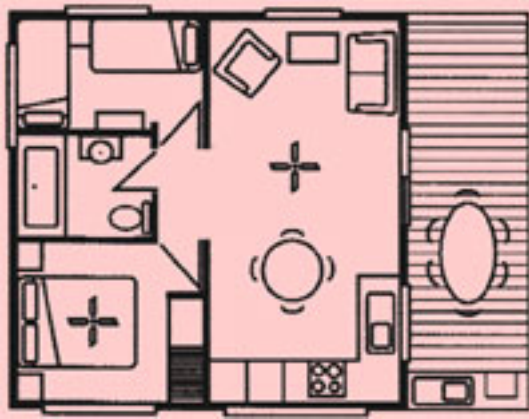

Cabins 24, 25, 26 & 27

2 bedroom spa cabins that sleeps up to 7 people.

Main Bedroom – queen size bed, bedside tables, TV.

Second Bedroom – three single beds (2 bunk style) and wardrobe.

Bathroom – large shower over single person spa bath, vanity, toilet.

Lounge/Dining – double lounge (converts to sofa bed), single lounge chair, coffee table, round dining table, TV, video, air conditioner.

Kitchen – microwave, full size refrigerator, gas stove, oven.

Balcony – outdoor setting, sink, barbecue.

Plus huge boardwalk across all 4 units.