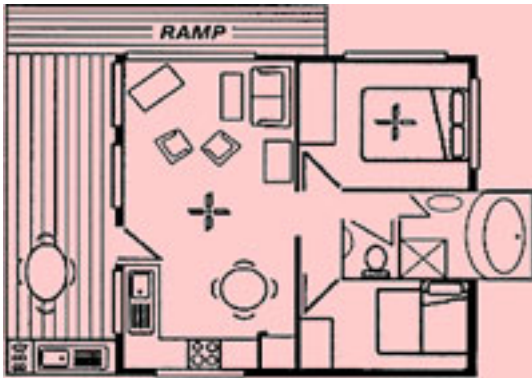

Cabin 21

2 bedroom spa cabin that sleeps up to 7 people.

Main Bedroom – queen size bed, mirrored wardrobe, bedside tables, TV.

Second Bedroom – single bunk over double bed

Bathroom – spa, shower and vanity, separate WC.

Lounge/Dining – double lounge (converts to sofa bed), two single lounge chairs, gas fire, TV, video, round dining table & chair, ceiling fan, air conditioner.

Kitchen/Laundry – microwave, full size refrigerator, gas stove, oven, dishwasher, concealed washing machine & dryer.

Balcony – ramp & deck with outdoor setting, sink, BBQ.