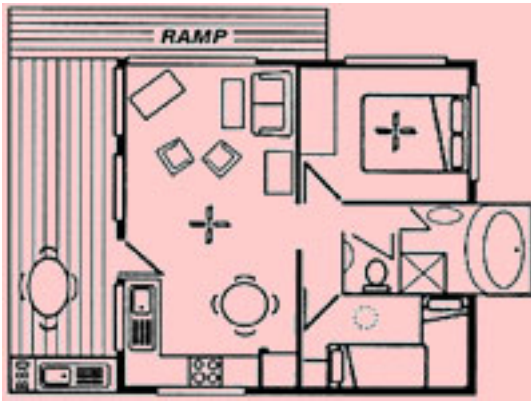

Cabins 20 & 23

2 bedroom spa cabin sleeps up to eight.

Main Bedroom – queen size bed, mirrored wardrobe, bedside tables, TV.

Second Bedroom – four single bunk style beds, skylight.

Bathroom – spa, shower and vanity, separate toilet.

Lounge/Dining – double lounge (converts to sofa bed), two single lounge chairs, gas fire, TV, video, dining table & chairs, ceiling fan & air conditioner.

Kitchen/laundry – microwave, full size refrigerator, gas stove, oven, dishwasher, concealed washing machine & dryer.

Balcony – ramp & deck with outdoor setting, sink, BBQ.