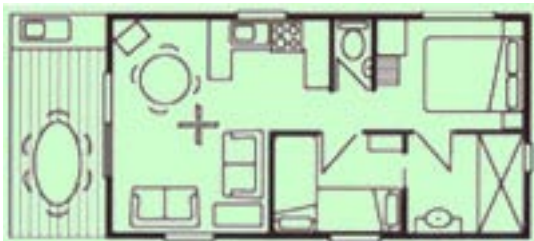

Oceanside (cabins 10 & 11)

Two bedroom cabins with double shower. Sleeps 5.

Main Bedroom – queen bed, mirrored wardrobe, luggage rack, bedside tables, colour TV.

Second Bedroom – three single beds (2 bunk style) and wardrobe.

Bathroom – large shower, vanity, separate toilet

Lounge/Dining – two double lounges, round dining table (seats 5), ceiling fan & air conditioning, colour TV, video.

Kitchen – microwave, full size refrigerator, gas stove, oven.

Balcony – table with 5 chairs, built-in barbecue, sink.