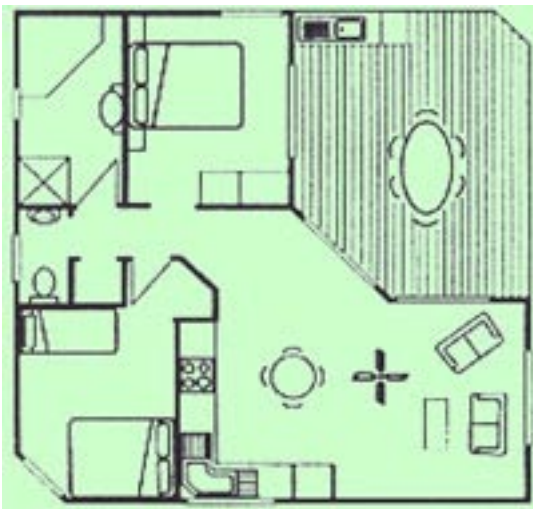

Crystal Cylinders & Pebbly Beach Cabins 4 & 5

A delightful two bedroom cabin that sleeps up to 6 people.

Main Bedroom – queen bed, mirrored wardrobe, bedside tables, colour TV.

Second Bedroom – set of bunk beds and wardrobe.

Bathroom – large spa, shower, vanity, separate toilet.

Laundry – washing machine and dryer.

Lounge/Dining – two double lounges, coffee table, round dining table (seats 5), reverse cycle air conditioning, colour TV, video.

Kitchen – microwave, full size refrigerator, electric stove, oven, dishwasher.

Balcony – table with 5 chairs, built-in barbecue.