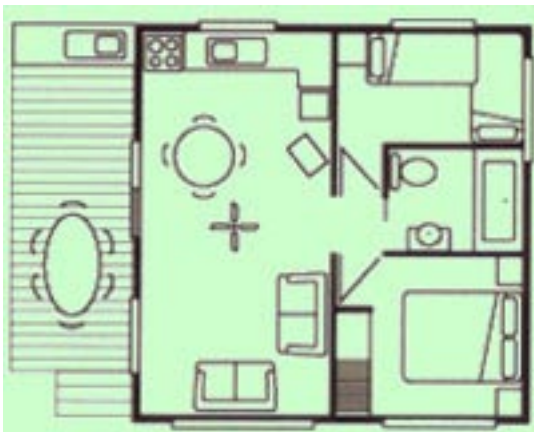

Main Bedroom – queen bed, mirrored wardrobe, bedside tables, colour TV.

Second Bedroom – single bed over double (bunk style) and wardrobe.

Bathroom – large shower, vanity, separate toilet

Laundry – washing machine and dryer.

Lounge/Dining – double lounge, coffee table, round dining table (seats 5), reverse cycle air conditioning, colour TV, video.

Kitchen – microwave, full size refrigerator, gas stove, oven, dishwasher.

Balcony – table with 5 chairs, built-in barbecue.

Bathroom – shower over bath, toilet and vanity.

Lounge/Dining – two double lounges, colour TV, video, round dining table (seats 5), ceiling fan and air conditioning.

Kitchen – microwave, full size refrigerator, gas stove, oven.

Second Bedroom – three single beds (2 bunk style) and wardrobe.

Bathroom – large shower, vanity, separate toilet

Lounge/Dining – two double lounges, round dining table (seats 5), ceiling fan & air conditioning, colour TV, video.