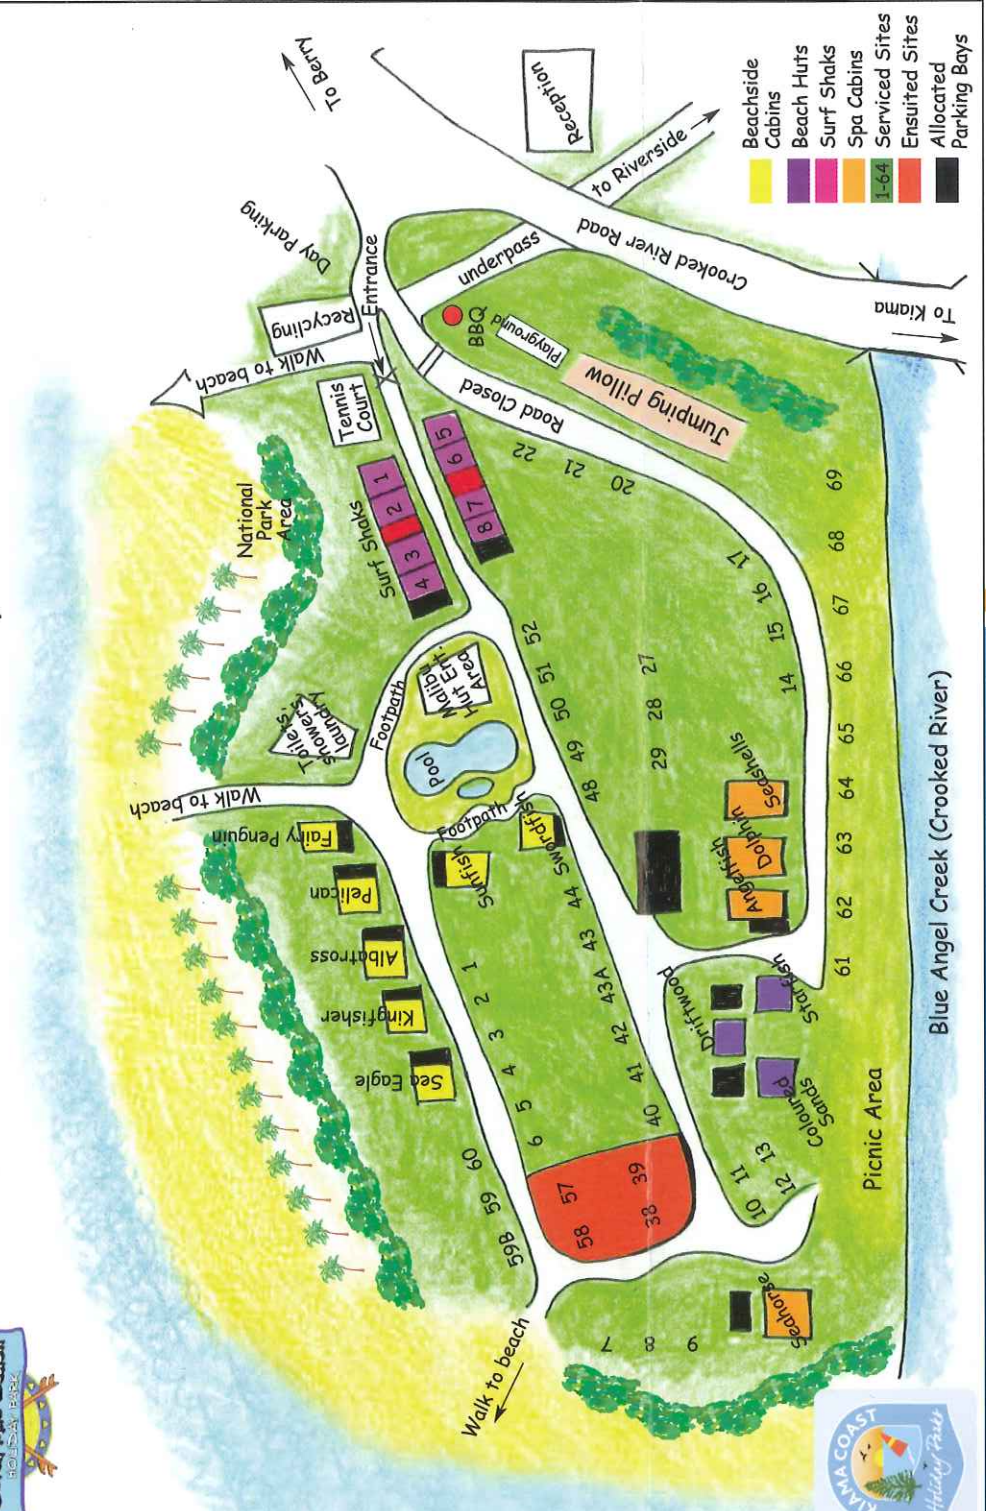

Welcome to Seven Mile Beach Holiday Park - Beachside

- Beachside Cabins
- Beach Hutts
- Surf Shaks
- Spa Cabins
- Service Sites 1-64
- Ensured Sites
- Allocated Sites
- Parking Bays

Blue Angel Creek (Crooked River)